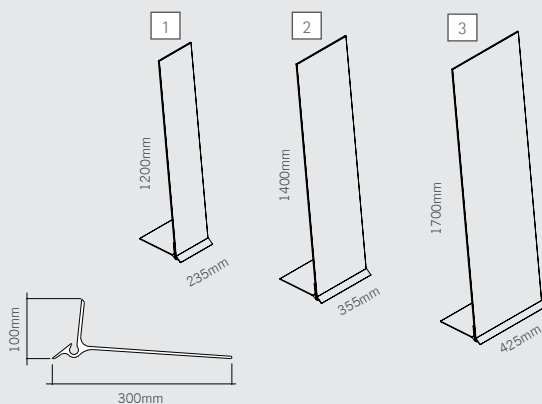

4-6

portaoggetti ad altezza regolabile, adatto per esporre gadget e materiale promozionale

ablage höhenverstellbar, für kleine produkte und objekte

trays: height-adjustable for small products and objects