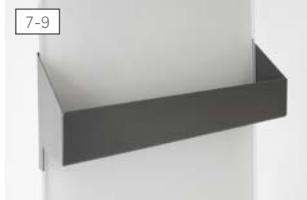

EN glass folder is the elegant and timeless display for magazines, brochures and flyers of various sizes. the freestanding literature display holder in tempered glass is slightly inclined backwards and firmly stands on an aluminium base. if you want to equip your display with poster pockets or trays, just choose your preferred accessories when ordering. thanks to the millimetre silkscreen marking you can perfectly fix them onto the glass display. you can rearrange it at any time.

base: silver anodized aluminium extrusion, anthracite powder-coated, body: tempered glass, anthracite powder-coated metal trays

4-6

portaoggetti ad altezza regolabile, adatto per esporre gadget e materiale promozionale

ablage höhenverstellbar, für kleine produkte und objekte

trays: height-adjustable for small products and objects

7-9

portaprospekti ad altezza regolabile per esporre brochure in diversi formati

prospektschale höhenverstellbar, für broschüren, flyer und zeitschriften versch. größen